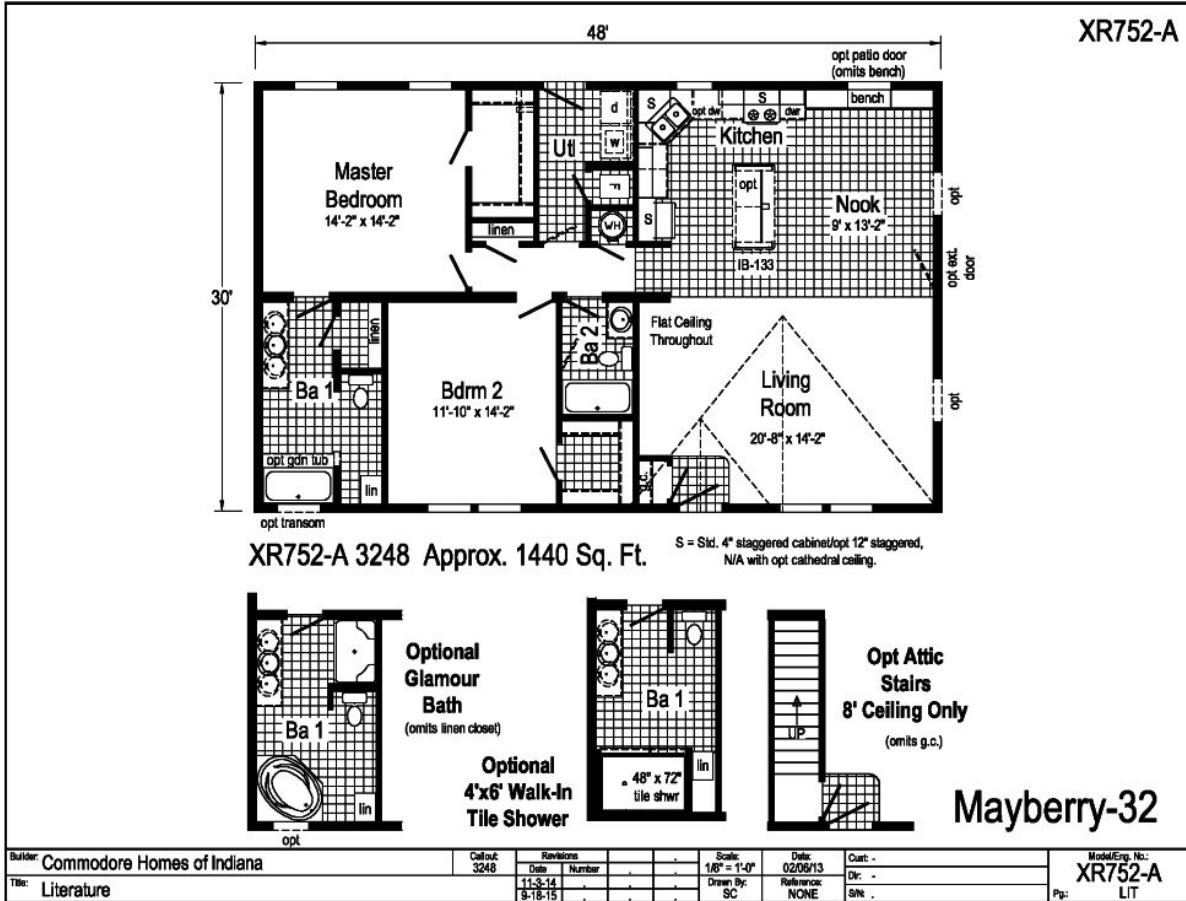

# PRINTABLE INFO SHEET

Series: Grandville LE Ranch  
 Model: XR752A Mayberry - 32

## About This Model

Style: Ranch / Bedrooms: 2 / Bathrooms: 2 / Square Feet: 1440