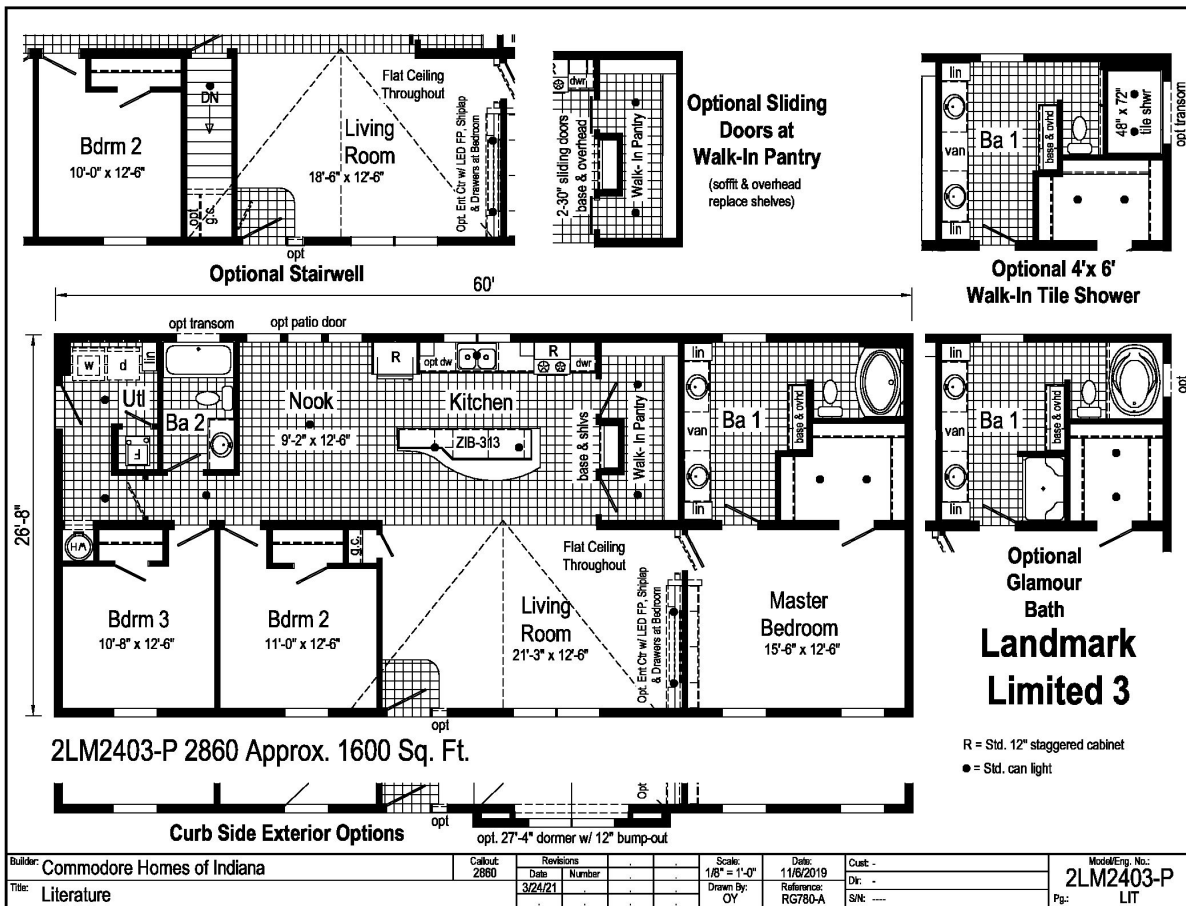

## About This Model

Style: Ranch / Bedrooms: 3 / Bathrooms: 2 / Square Feet: 1600

## Floorplan